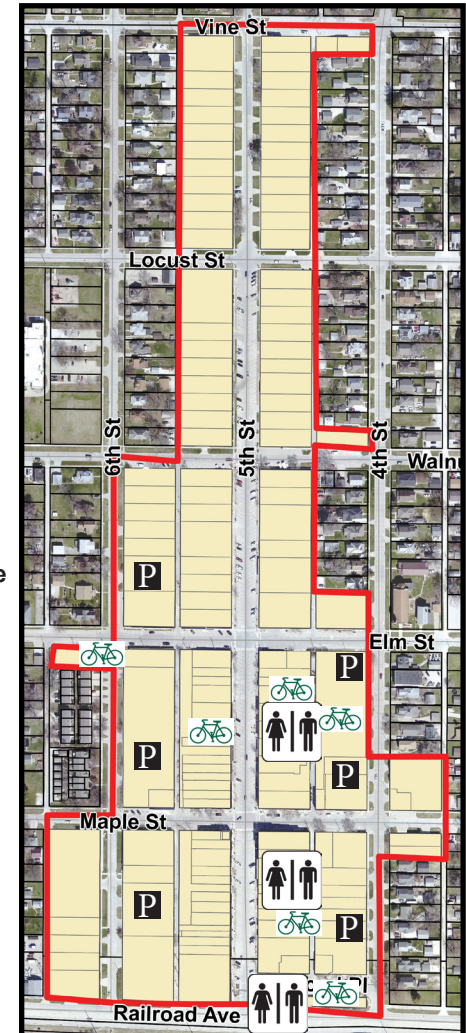

211 5th, (515) 274-4692

Hinge

317 5th, (515) 777-2770

Iowa Made Market

232 5th, (515) 868-6357

Judy K's Now & Then

220 5th, (515) 330-5987

MōMere

138 5th, (515) 330-2439

HAIR & BODY

Art Salon, The

102 5th, (515) 277-8888

Freddy Gazzo Salon

401 Maple, (515) 229-0949

Hair Studio on Vine

404 Vine, (515) 255-9595

GEM Salons - Becky Baker

120 A 5th, (515) 771-3999

GEM Salons - Hooi Heng

120 A 5th, (515) 782-0006

Penrod's Barber Shop

222 5th, (515) 255-4951

Reese Marie Salon

411 5th, (515) 207-0281

Roslin's on 5th

118 5th, (515) 271-0508

Saint Blonde Salon

315 5th #140, (515) 380-6207

Skin Ritual

520 Elm, (515) 255-3550

Teasy Artistry

217 1/2 5th, (515) 462-0070

Tress Obsessed

402 Vine, (515) 462-0070

Trinity Tattoo

123 5th #105, (319) 530-6998

Union Station West

Tattoo & Body Piercing

519 Maple, (515) 274-4848

SWEETS & TREATS

Let Them Eat Cake

405 Maple, (515) 277-1709

Nan's Nummies

501 Elm, (515) 277-2201

Rocky Mountain Chocolate Factory

113 5th, (515) 414-8748

SPECIALTY STORE

Atomic Cloud Vapor

411 Railroad Pl, (515) 619-9299

Big Cock Bike Shop

232 6th, (515) 726-4477

BW Outdoors

513 Elm, (515) 259-0599

Corazon Coffee Roasters

516 Elm, (515) 279-0800

Martin's Flag and Decor

135 5th, (800) 992-3524

Quill & Nib

133 5th, (515) 223-6299

Reading in Public

Bookstore + Cafe

315 5th, (515) 864-9089

Spice & Tea Exchange, The

218 5th, (515) 255-3696

Theatrical Shop

145 5th, (515) 274-3661